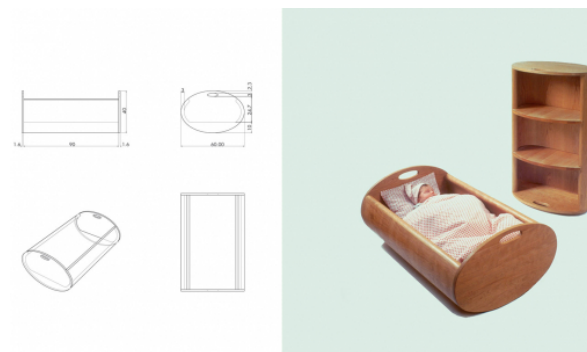

## Cradle CLARA

1999  
Design/Object

Clara is a piece of furniture that grows with the child. Once the child has outgrown the cradle, it can be transformed into a shelf by inserting two boards. Being made of solid wood it has a life span of many years.

# Cradle CLARA

1999  
Design/Object

Technical details:

Typology: Design/Object